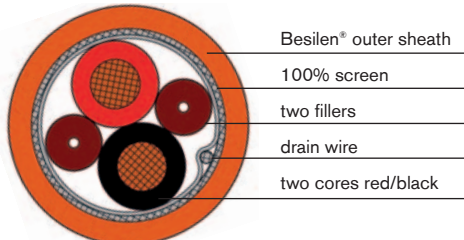

item no.	no. of cores x cross section n x mm²	core-ø max. mm	outer-ø approx. mm		copper figure kg/km	cable weight ≈ kg/km	ohmic resistance at 20 °C max. Ω/km
01109006	2 x 0,25	3,50	10,2	10,7	32,8	112	80,0
01109007	2 x 0,34	3,60	10,6	11,1	53,5	130	58,8
01109008	2 x 0,50	3,80	11,1	11,7	57,3	142	39,0
01109001	2 x 1,00	4,35	12,1	12,7	72,7	170	20,0
01109002	2 x 1,50	4,75	12,9	13,5	90,1	198	13,3
01109003	2 x 2,50	5,25	13,9	14,6	111,0	238	7,98
01109004	2 x 4,00	5,95	15,3	16,1	146,5	297	4,95
01109005	2 x 6,00	6,35	16,3	17,1	216,3	365	3,3

Other dimensions and colours are possible on request.

Possible on request:

As harnessed cable
acc. to customer's specification